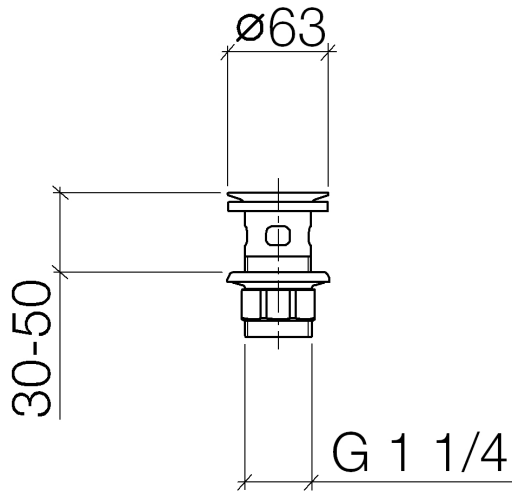

10 105 970

Fits: IMO, LULU, MADISON, MEM, TARA,
CL.1, LISSÉ, VAIA, META, CYO

	Brushed Chrome	10 105 970-93
	Chrome	10 105 970-00
	Brushed Platinum	10 105 970-06
	Platinum	10 105 970-08
	Durabress (23kt Gold)	10 105 970-09
	Dark Chrome	10 105 970-19
	Light Gold	10 105 970-26
	Brushed Light Gold	10 105 970-27
	Brushed Durabress (23kt Gold)	10 105 970-28
	Matte Black	10 105 970-33
	Brushed Bronze	10 105 970-42
	Brushed Champagne (22kt Gold)	10 105 970-46
	Champagne (22kt Gold)	10 105 970-47
	Brushed Dark Platinum	10 105 970-99

Grated waste 1 1/4" - Brushed Chrome

IMO

10 105 970

Only suitable for basins with an overflow.

10 105 970

10 105 970

Parts for other finishes can be found here: [Chrome](#)

Spare parts list

No.	Item Number	Name	Quantity used	Delivery time
1	09 11 01 027-93	cup	1	20
2	09 14 05 039 90	seal	1	2
3	09 14 03 025 90	seal	1	2
4	09 23 10 020-93	nut	1	20