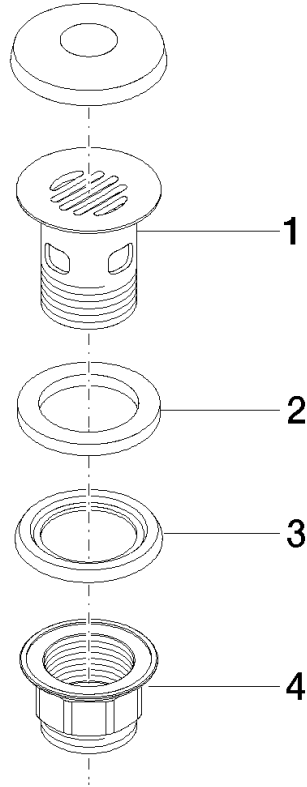

10 105 970

Fits: IMO, LULU, MADISON, MEM, TARA,
CL.1, LISSÉ, VAIA, META, CYO

	Brushed Chrome	10 105 970-93
	Chrome	10 105 970-00
	Brushed Platinum	10 105 970-06
	Platinum	10 105 970-08
	Durabress (23kt Gold)	10 105 970-09
	Dark Chrome	10 105 970-19
	Light Gold	10 105 970-26
	Brushed Light Gold	10 105 970-27
	Brushed Durabress (23kt Gold)	10 105 970-28
	Matte Black	10 105 970-33
	Brushed Bronze	10 105 970-42
	Brushed Champagne (22kt Gold)	10 105 970-46
	Champagne (22kt Gold)	10 105 970-47
	Brushed Dark Platinum	10 105 970-99

Grated waste 1 1/4" - Brushed Chrome

IMO

10 105 970

Only suitable for basins with an overflow.

10 105 970

10 105 970

Parts for other finishes can be found here: [Chrome](#)

Spare parts list

No.	Item Number	Name	Quantity used	Delivery time
1	09 11 01 027-93	cup	1	20
2	09 14 05 039 90	seal	1	2
3	09 14 03 025 90	seal	1	2
4	09 23 10 020-93	nut	1	20